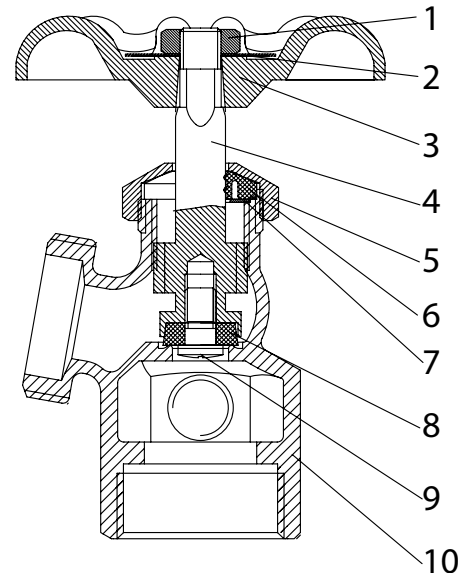

EVAPORATIVE COOLER VALVE

PHYSICAL CHARACTERISTICS

- Connection type: Female Hose Thread x Male Hose Thread
- Heavy cast iron handle
- 3/4 in. hose thread inlet and outlet
- 1/8 in. FIP thread side tap for connection to air conditioner
- Neoprene seal disc
- 30 PSI

ITEM NUMBERS

SIZE

VBD-ECS-B4B

3/4 in.

CERTIFICATIONS

NO.	DESCRIPTION	MATERIAL
1	Nut	Steel
2	Name plate	Aluminum
3	Handle	Cast iron
4	Stem	Brass
5	Packing nut	Brass
6	Packing	NBR
7	Washer	Stainless steel
8	Disc	EPDM
9	Screw	Brass
10	Body	Brass